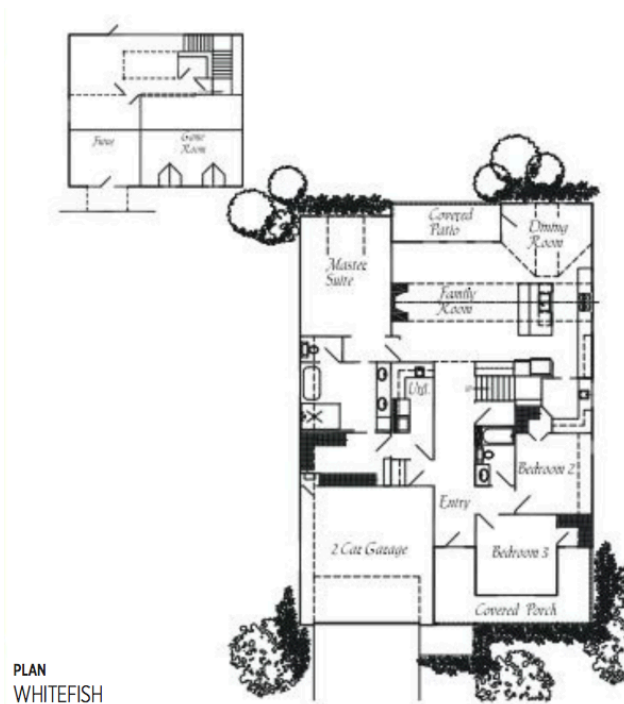

WHITEFISH PLAN

3 Bedrooms | 2 Baths | 2628 SQ FT

Inquire on Pricing

Done Right
Done on Budget
Done on Time

918.921.9481

MilestoneHomesOK.com